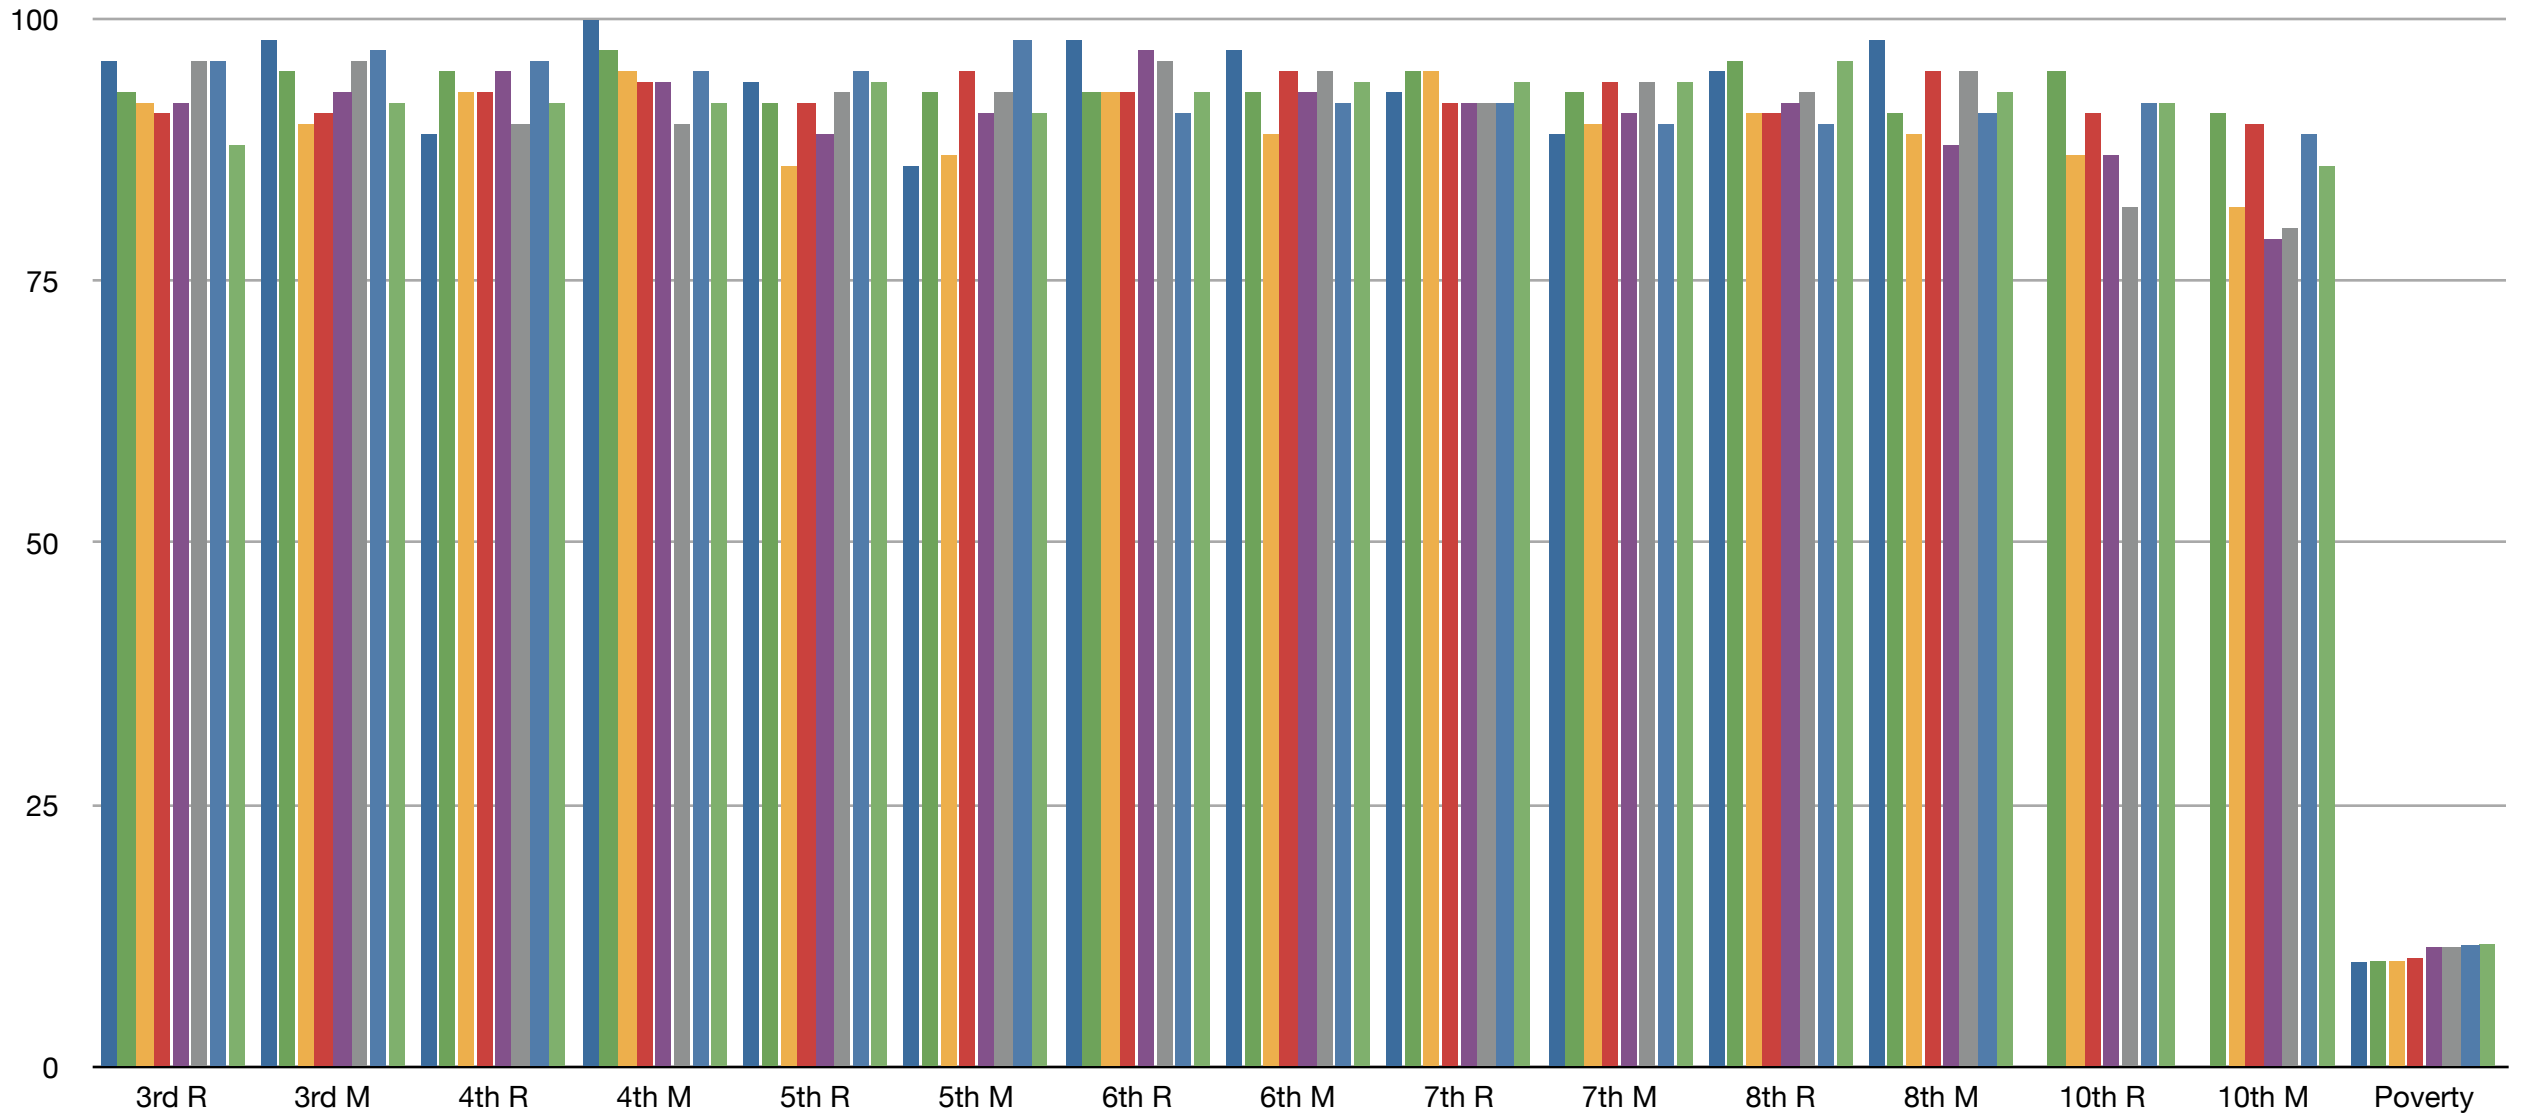

10 to 11.7 Percent Poverty

- Erin
- New Berlin
- Germantown
- Elmbrook
- Franklin
- Hamilton
- Muskego-Norway
- Pewaukee