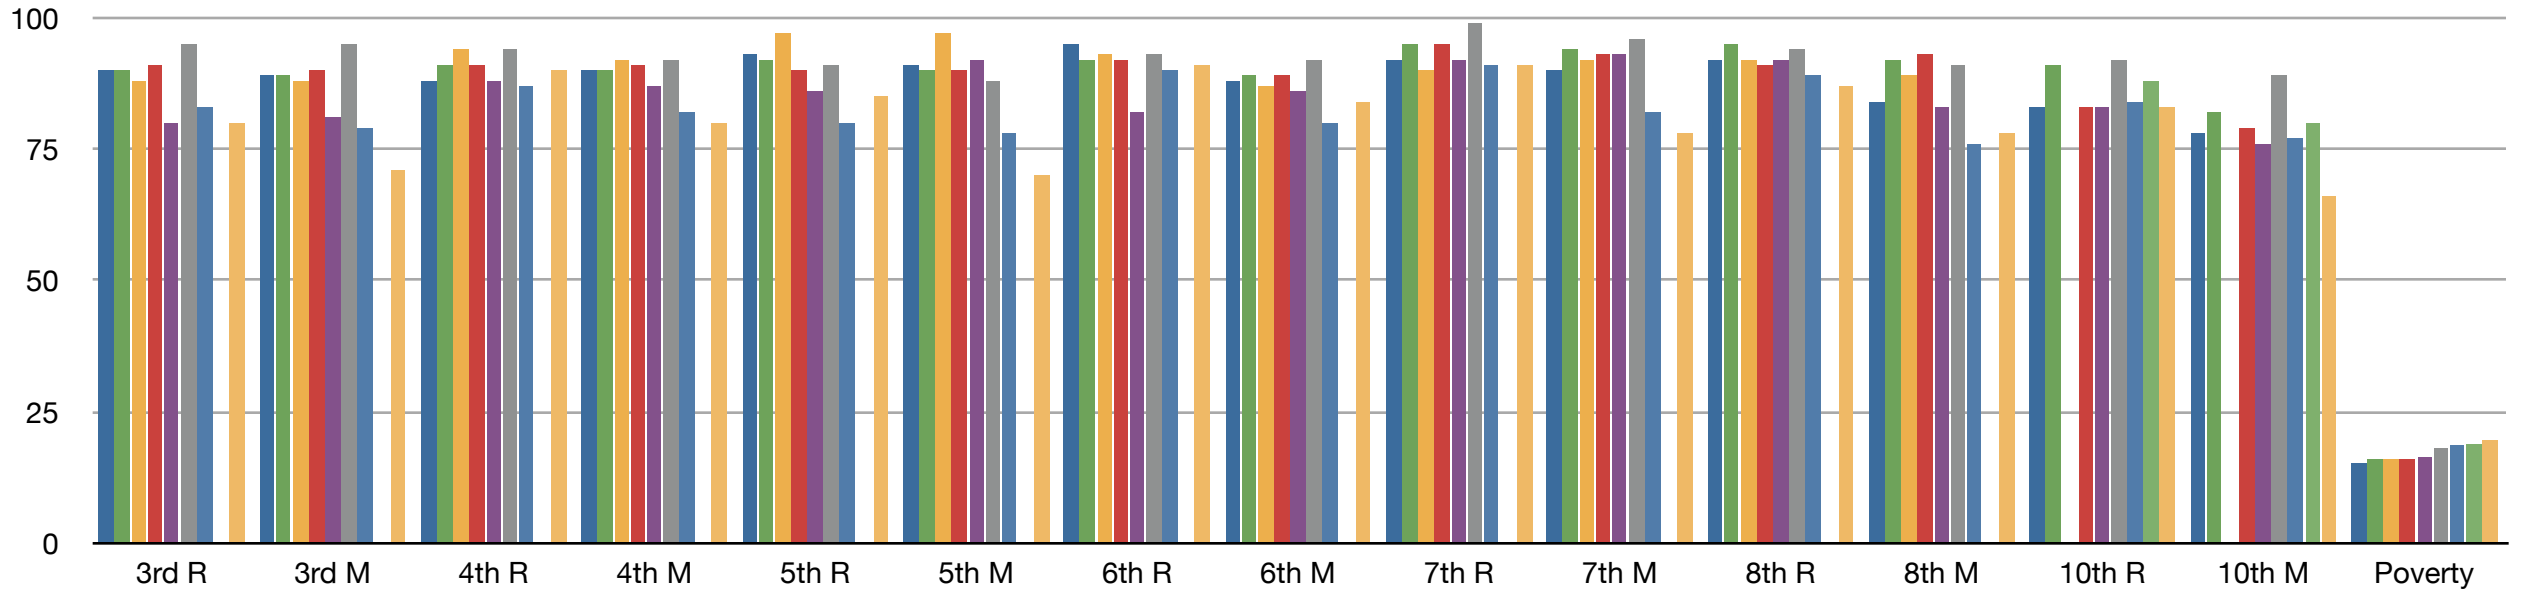

15.2 to 19.5 Percent Poverty

- Oconomowoc
- Harland-Lakeside
- Kewaskum
- Oak Creek-Franklin
- Norther Ozaukee
- Shorewood
- Menomonee Falls
- Greendale
- Hartford Union High