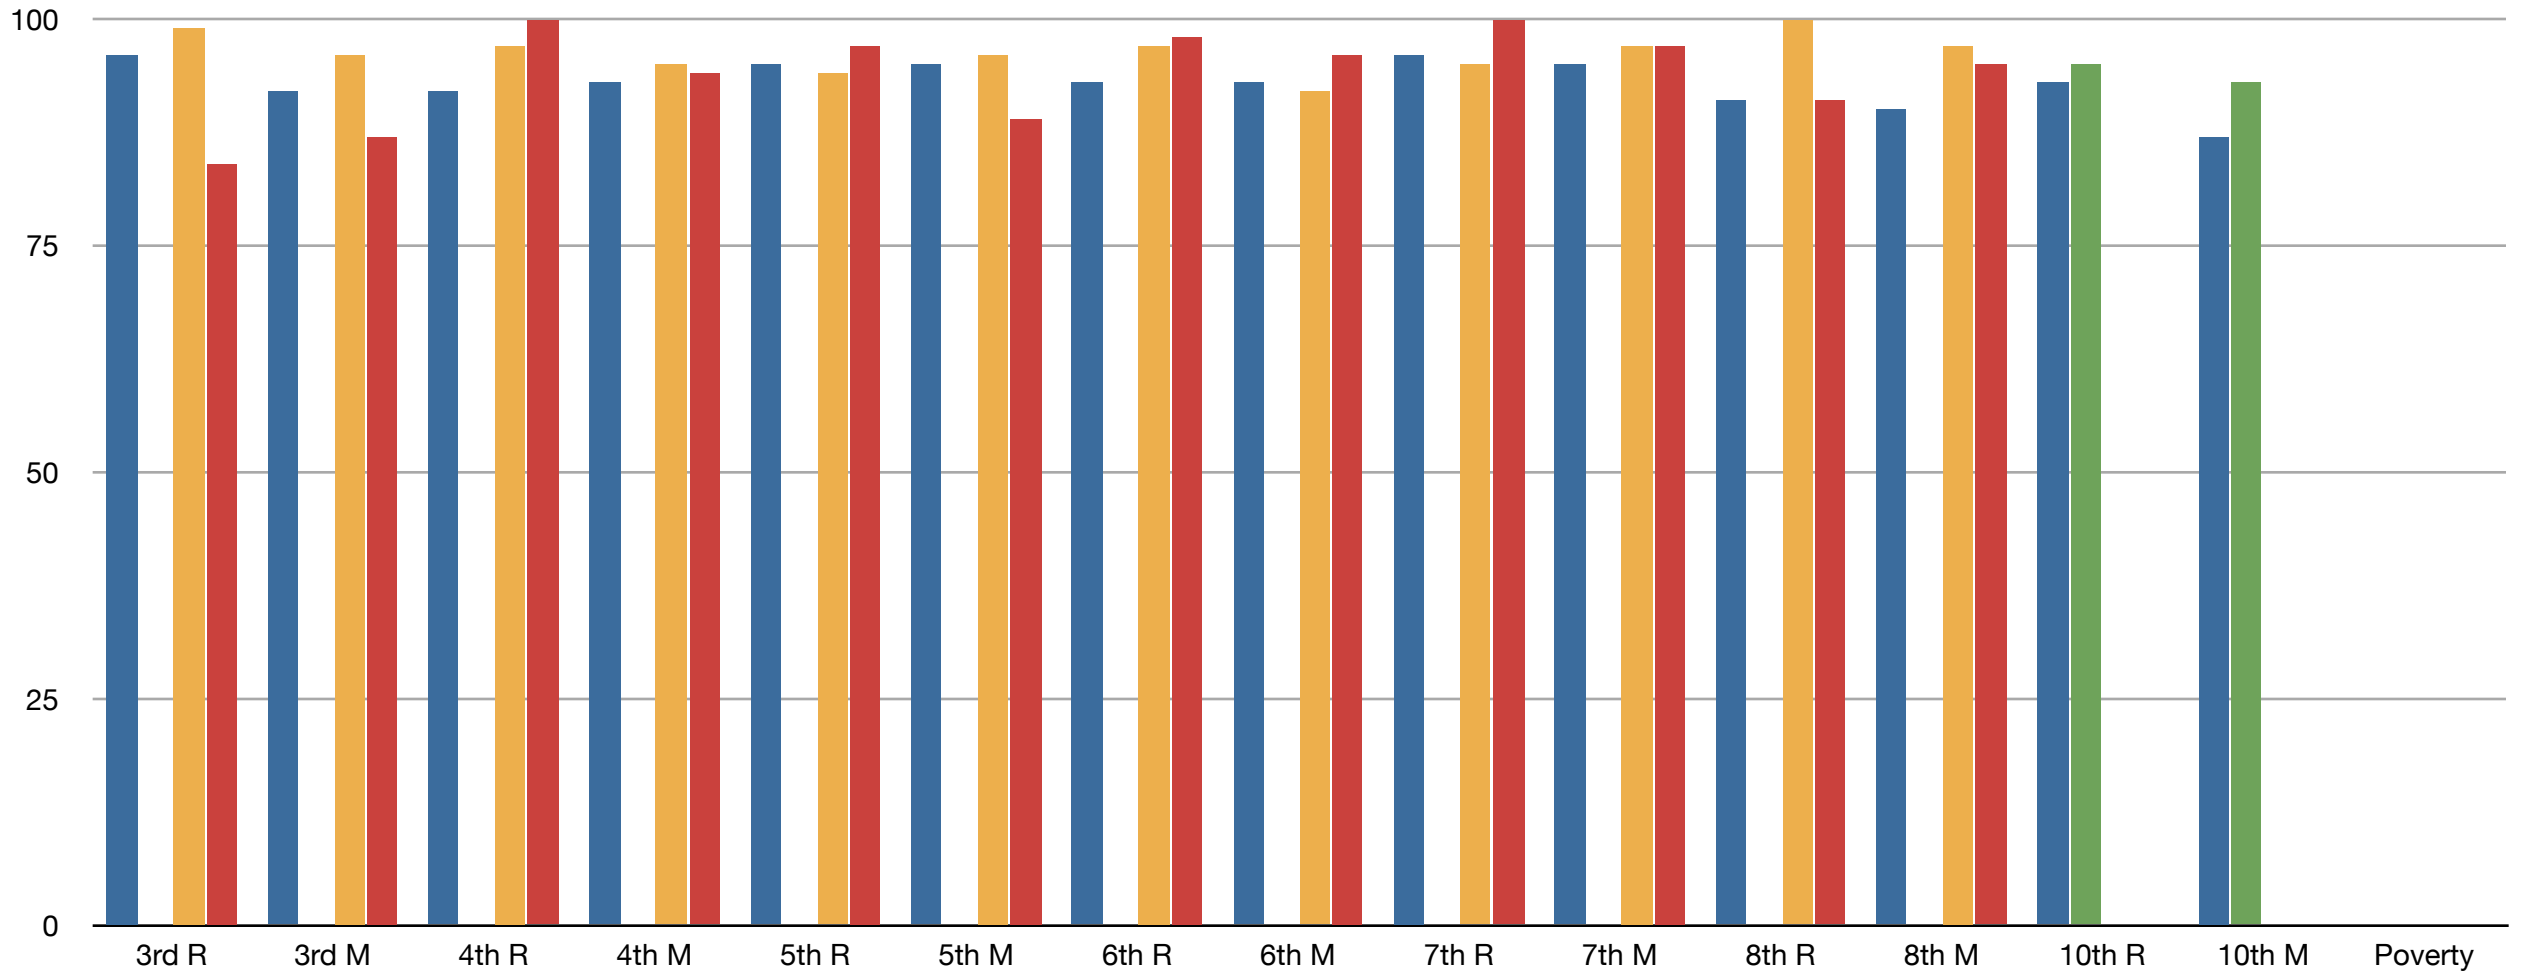

### No Poverty Statistics

Whitefish Bay North Lake Merton Arrowhead Union High